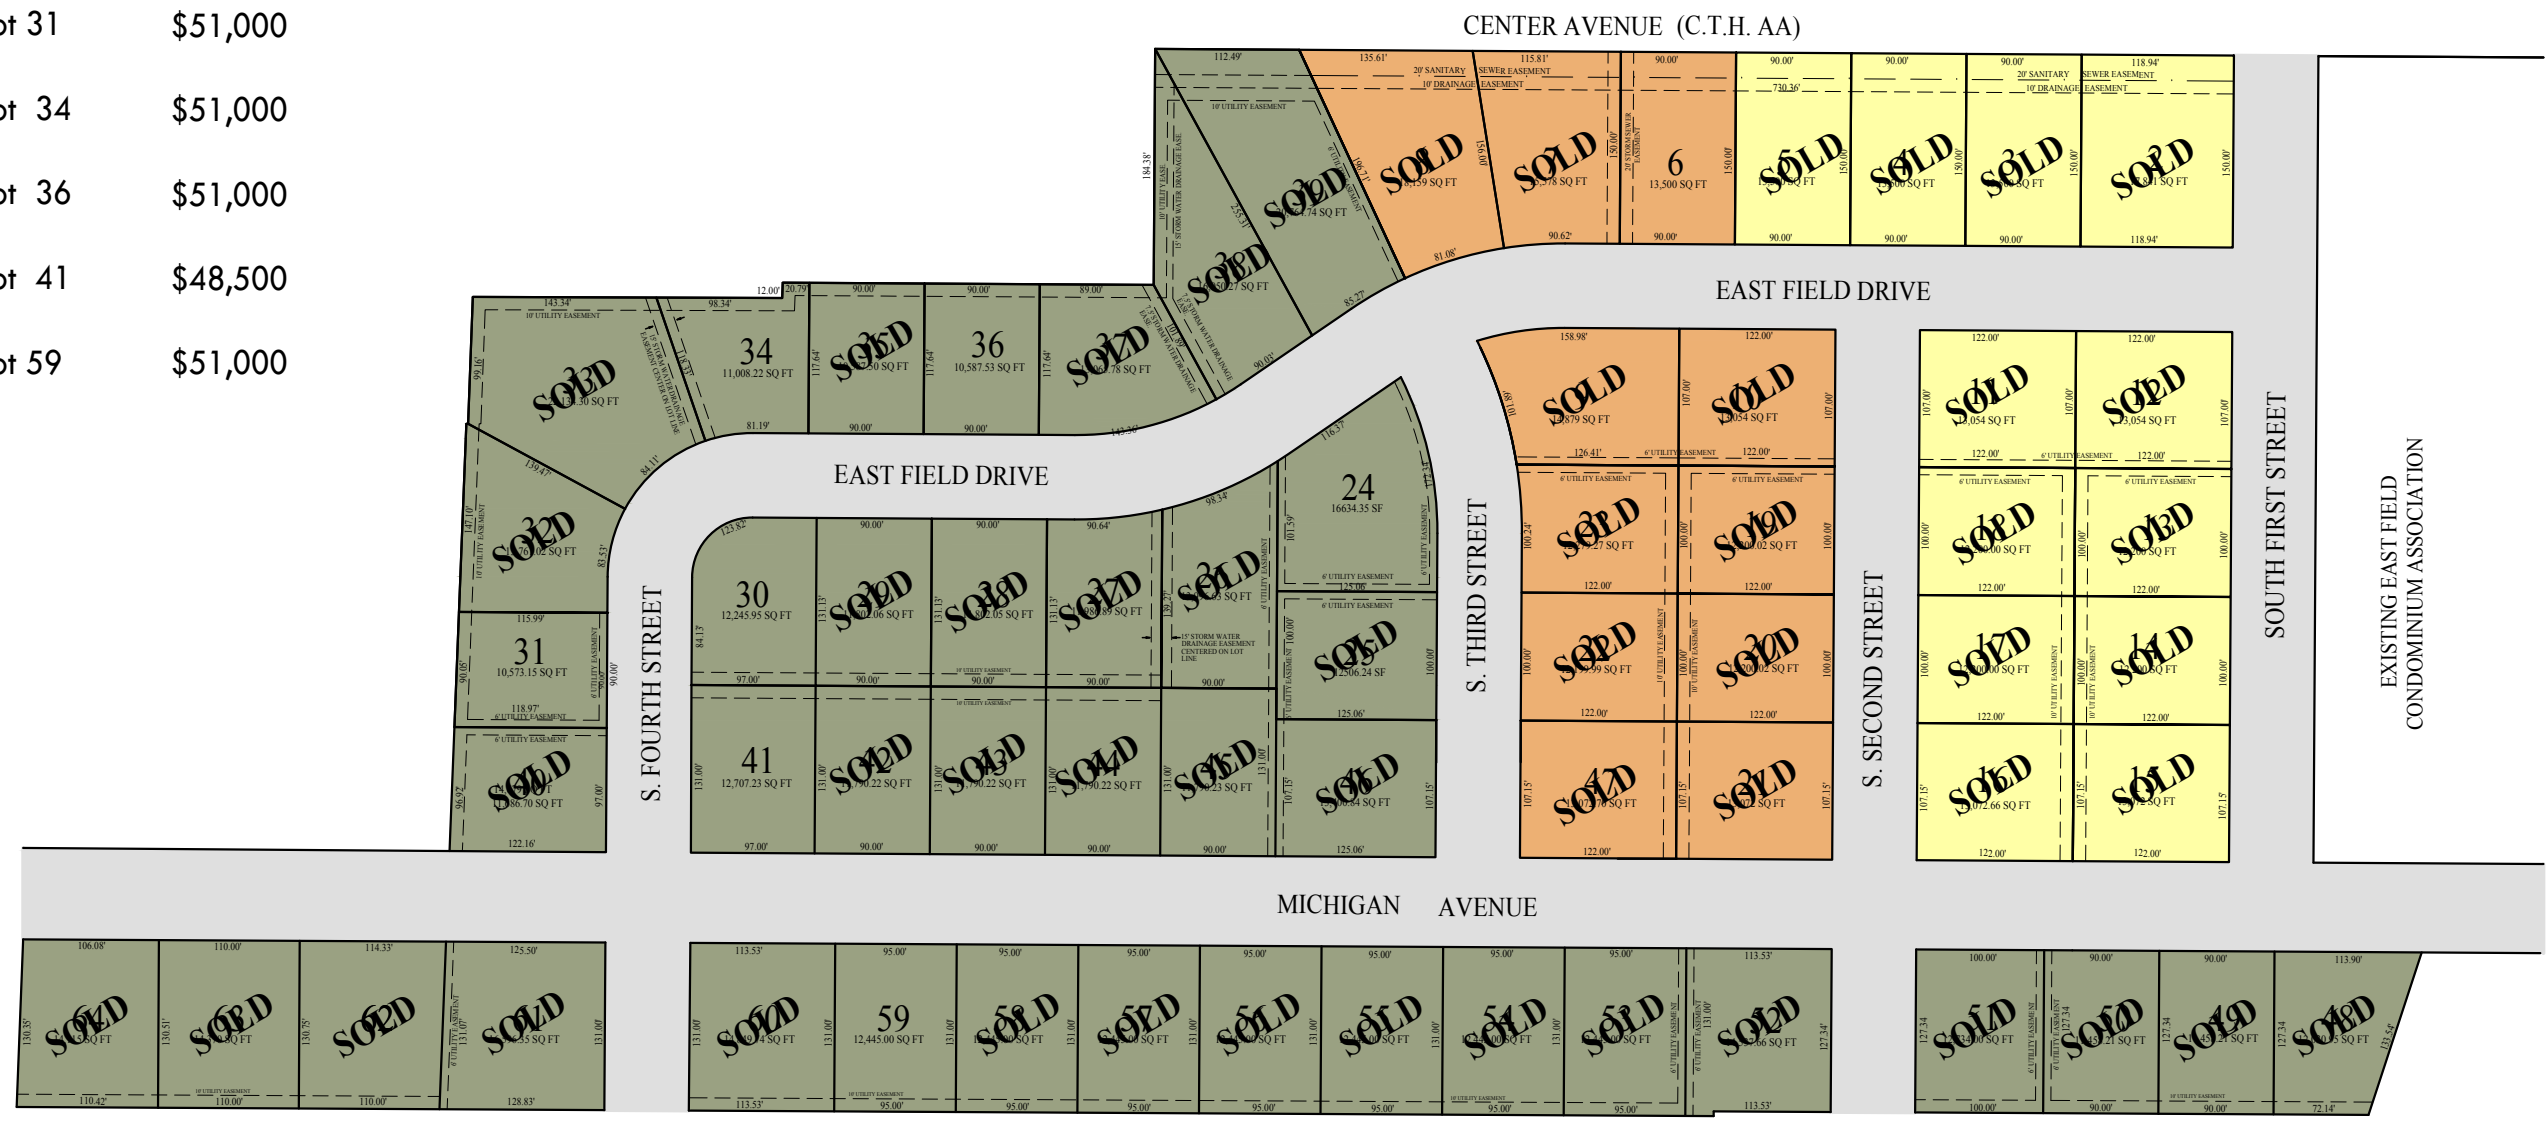

LOTS AVAILABLE

- Lot 6 \$51,000
- Lot 24 \$48,500
- Lot 30 \$48,500
- Lot 31 \$51,000
- Lot 34 \$51,000
- Lot 36 \$51,000
- Lot 41 \$48,500
- Lot 59 \$51,000

EAST FIELD SUBDIVISION

FIELDtree

CUSTOM CONSTRUCTION

www.fieldtreeconstruction.com

EXISTING EAST FIELD
CONDOMINIUM ASSOCIATION